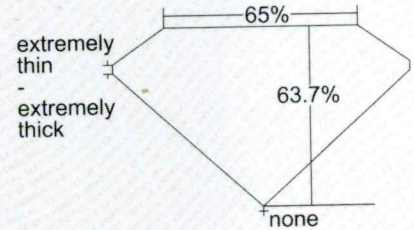

GIA®

GIA REPORT

6183653573

Verify this report at GIA.edu

GIA DIAMOND GRADING REPORT

August 09, 2017

GIA Report Number 6183653573

Shape and Cutting Style . Cut-Cornered Square Modified Brilliant

Measurements 5.73 x 5.44 x 3.46 mm

GRADING RESULTS

Carat Weight 0.96 carat

Color Grade Y to Z Range

Clarity Grade VS2

ADDITIONAL GRADING INFORMATION

Polish Very Good

Symmetry Good

Fluorescence None

Comments: Pinpoints are not shown.

PROPORTIONS

Profile not to actual proportions

CLARITY CHARACTERISTICS

KEY TO SYMBOLS*

- Crystal
- ☁ Cloud
- ↘ Needle
- ^ Extra Facet

* Red symbols denote internal characteristics (inclusions). Green or black symbols denote external characteristics (blemishes). Diagram is an approximate representation of the diamond, and symbols shown indicate type, position, and approximate size of clarity characteristics. All clarity characteristics may not be shown. Details of finish are not shown.