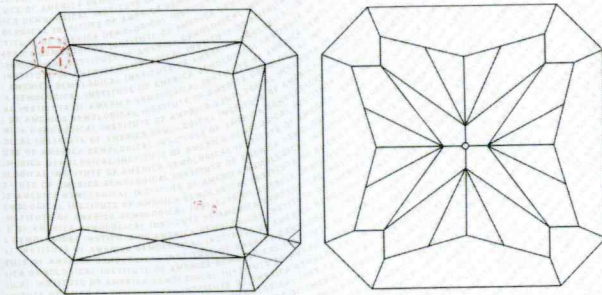

Measurements 5.73 x 5.44 x 3.46 mm

GRADING RESULTS

Carat Weight 0.96 carat

Color Grade Y to Z Range

Clarity Grade VS2

ADDITIONAL GRADING INFORMATION

Polish Very Good

Symmetry Good

Fluorescence None

Comments: Pinpoints are not shown.

PROPORTIONS

Profile not to actual proportions

CLARITY CHARACTERISTICS

KEY TO SYMBOLS*

- Crystal
- ☁ Cloud
- ↘ Needle
- ^ Extra Facet

* Red symbols denote internal characteristics (inclusions). Green or black symbols denote external characteristics (blemishes). Diagram is an approximate representation of the diamond, and symbols shown indicate type, position, and approximate size of clarity characteristics. All clarity characteristics may not be shown. Details of finish are not shown.