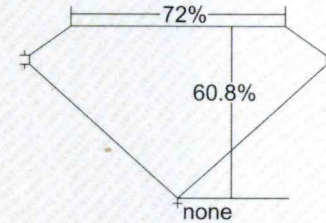

### GIA DIAMOND GRADING REPORT

August 10, 2017

GIA Report Number ..... 5182653583

Shape and Cutting Style . Cut-Cornered Square Modified Brilliant

Measurements ..... 5.63 x 5.42 x 3.30 mm

### PROPORTIONS

thick  
-  
very thick

Profile not to actual proportions

### CLARITY CHARACTERISTICS