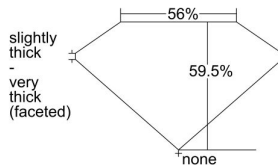

GIA®

FACSIMILE

GIA REPORT 6241041738

Verify this report at gia.edu

GIA DIAMOND DOSSIER®

October 26, 2016
GIA Report Number 6241041738
Shape and Cutting Style ..... Heart Brilliant
Measurements ..... 5.54 x 6.51 x 3.87 mm

GRADING RESULTS

Carat Weight ..... 0.80 carat
Color Grade ..... D
Clarity Grade VS2

ADDITIONAL GRADING INFORMATION

Polish ..... Excellent
Symmetry ..... Very Good
Fluorescence ..... None
Clarity Characteristics ..... Cloud, Crystal
Inscription(s): GIA 6241041738

PROPORTIONS

Profile not to actual proportions

GRADING SCALES

GIA COLOR SCALE		GIA CLARITY SCALE			
COLORLESS	D	VERY VERY SLIGHTLY INCLUDED	FLAWLESS		
	E		INTERNALLY FLAWLESS		
	F		VVS₁		
	G		VVS₂		
	NEAR COLORLESS	H	VERY SLIGHTLY INCLUDED	VS₁	
		I		VS₂	
		FAINT	J	SLIGHTLY INCLUDED	SI₁
			K		SI₂
	L		I₁		
	VERY LIGHT		M	INCLUDED	I₂
N			I₃		
O					
P					
LIGHT	Q				
	R				
	S				
	T				
	U				
	Z