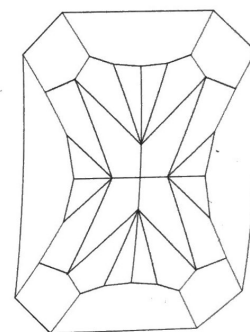

EGL USA[®]

DIAMOND CERTIFICATE

Natural Diamond Report

Certificate **US 62665101D**

WEIGHT **1.50 CT**

Shape and cut **CUT CORNER RECT. MOD. BRILLIANT**
Measurements **7.15 x 6.11 x 4.16 mm**

PROPORTIONS

Depth: **68.1%**
Table: **60%**
Crown: **9.2%**
Pavilion: **58.8%**
Girdle: **THIN TO THIN POLISHED**
Culet: **NONE**