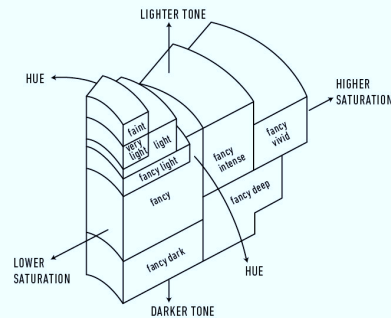

#### GIA COLORED DIAMOND SCALE

Illustration of GIA fancy color grade interrelationships

#### GIA CLARITY SCALE

FLAWLESS
INTERNALLY FLAWLESS
VERY VERY SLIGHTLY INCLUDED VVS <sub>1</sub>
VVS <sub>2</sub>
VERY SLIGHTLY INCLUDED VS <sub>1</sub>
VS <sub>2</sub>
SLIGHTLY INCLUDED SI <sub>1</sub>
SI <sub>2</sub>
INCLUDED I <sub>1</sub>
I <sub>2</sub>
I <sub>3</sub>

#### CLARITY CHARACTERISTICS

#### KEY TO SYMBOLS\*

- Crystal
- ~ Feather
- ∖ Needle
- △ Natural

\* Red symbols denote internal characteristics (inclusions). Green or black symbols denote external characteristics (blemishes). Diagram is an approximate representation of the diamond, and symbols shown indicate type, position, and approximate size of clarity characteristics. All clarity characteristics may not be shown. Details of finish are not shown.