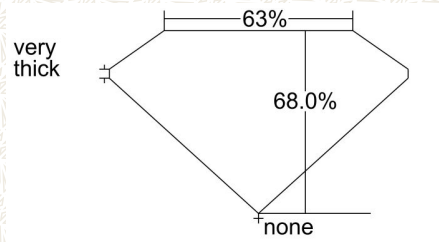

### GIA NATURAL COLORED DIAMOND REPORT

July 13, 2021  
 Report Type .....Grading Report  
 GIA Report Number ..... 5211844753  
 Shape and Cutting Style .....Cut-Cornered Rectangular  
   Modified Brilliant  
 Measurements ..... 7.24 x 5.22 x 3.55 mm  
  
 Carat Weight ..... 1.26 carat  
 Color Grade ..... Fancy Light Yellow  
 Color Origin ..... Natural  
 Color Distribution ..... Even  
 Clarity Grade ..... SI2  
 Proportions:

Profile not to actual proportions

Polish ..... Very Good  
 Symmetry ..... Very Good  
 Fluorescence ..... Faint  
 Inscription(s): GIA 5211844753

**Comments:** Clouds are not shown. Pinpoints are not shown.